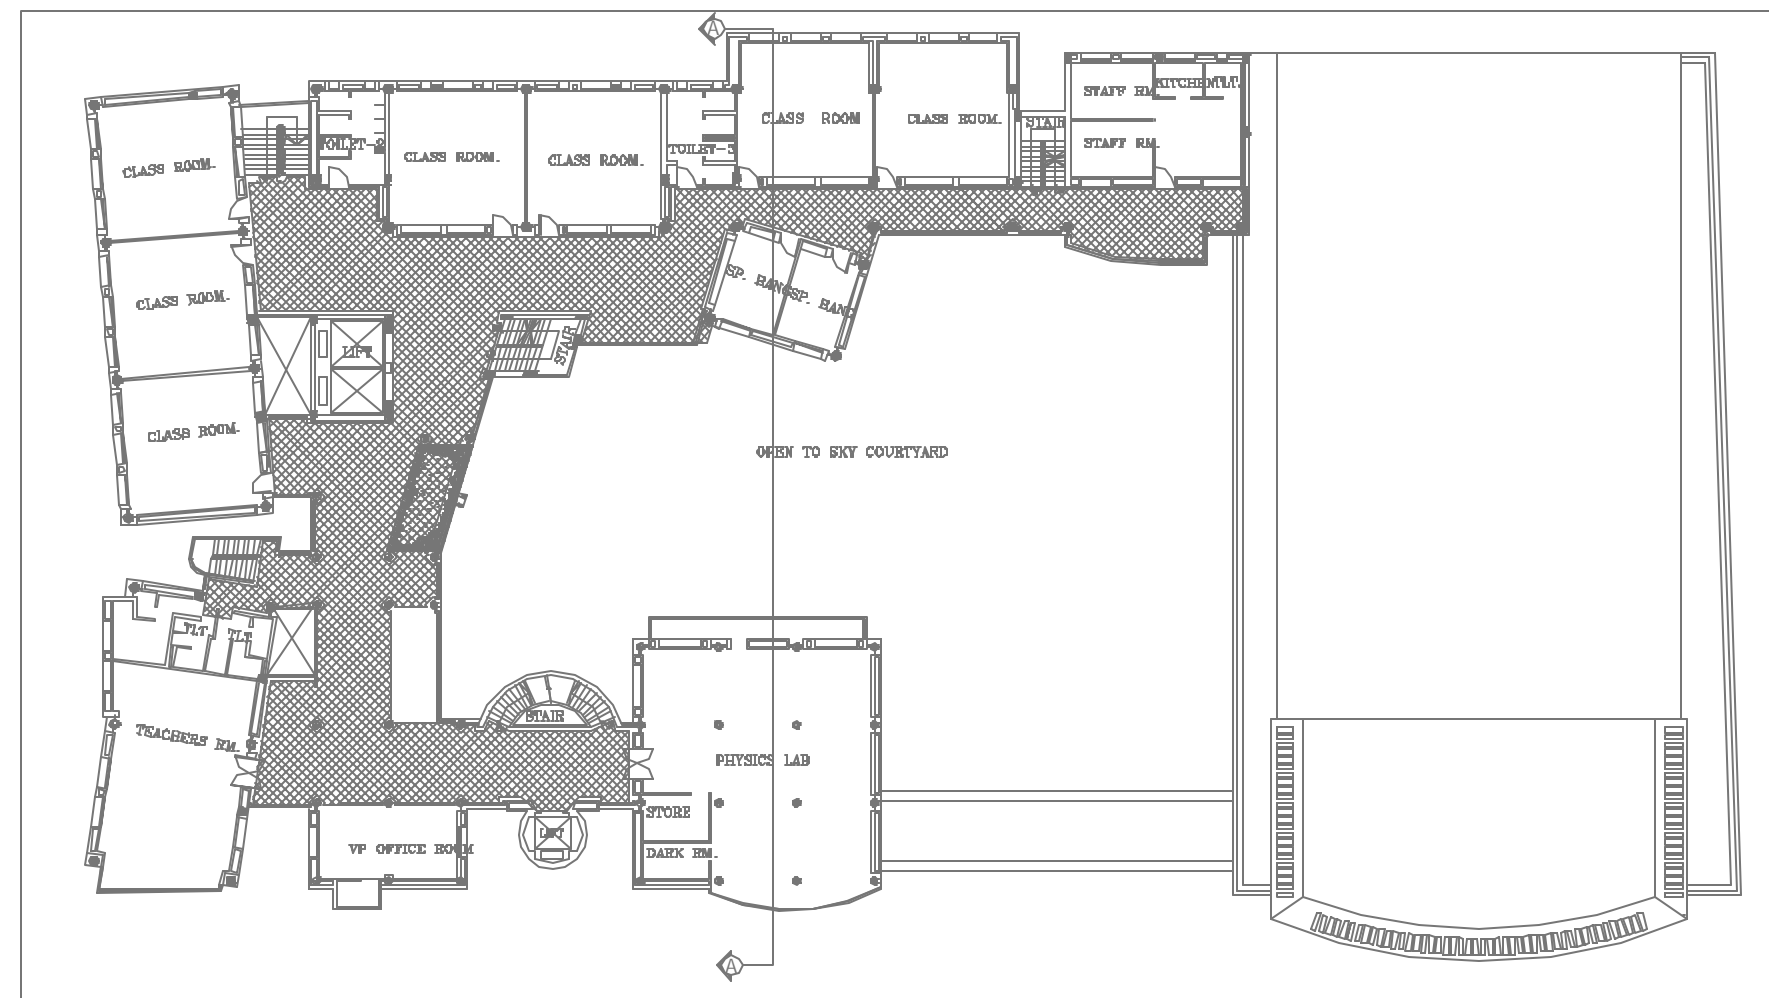

PROJECT:
SCHOLASTICA SCHOOL, DHAKA

LEGEND

- BLOCK-"A" :ADMINISTRATION
LIBRARY & LABS
TEACHERS ROOMS
- BLOCK-"B" :CLASS ROOMS
- BLOCK-"C" :MULTIPURPOSE HALL
CAFETERIA, MUSIC ROOM
DANCE ROOM & ART ROOM

SITE PLAN

TYPICAL FOLLR PLAN

PROJECT:
SCHOLASTICA SCHOOL, DHAKA

SECTION :A-A'

PROJECT:
SCHOLASTICA SCHOOL, DHAKA

NORTH EAST ELEVATION