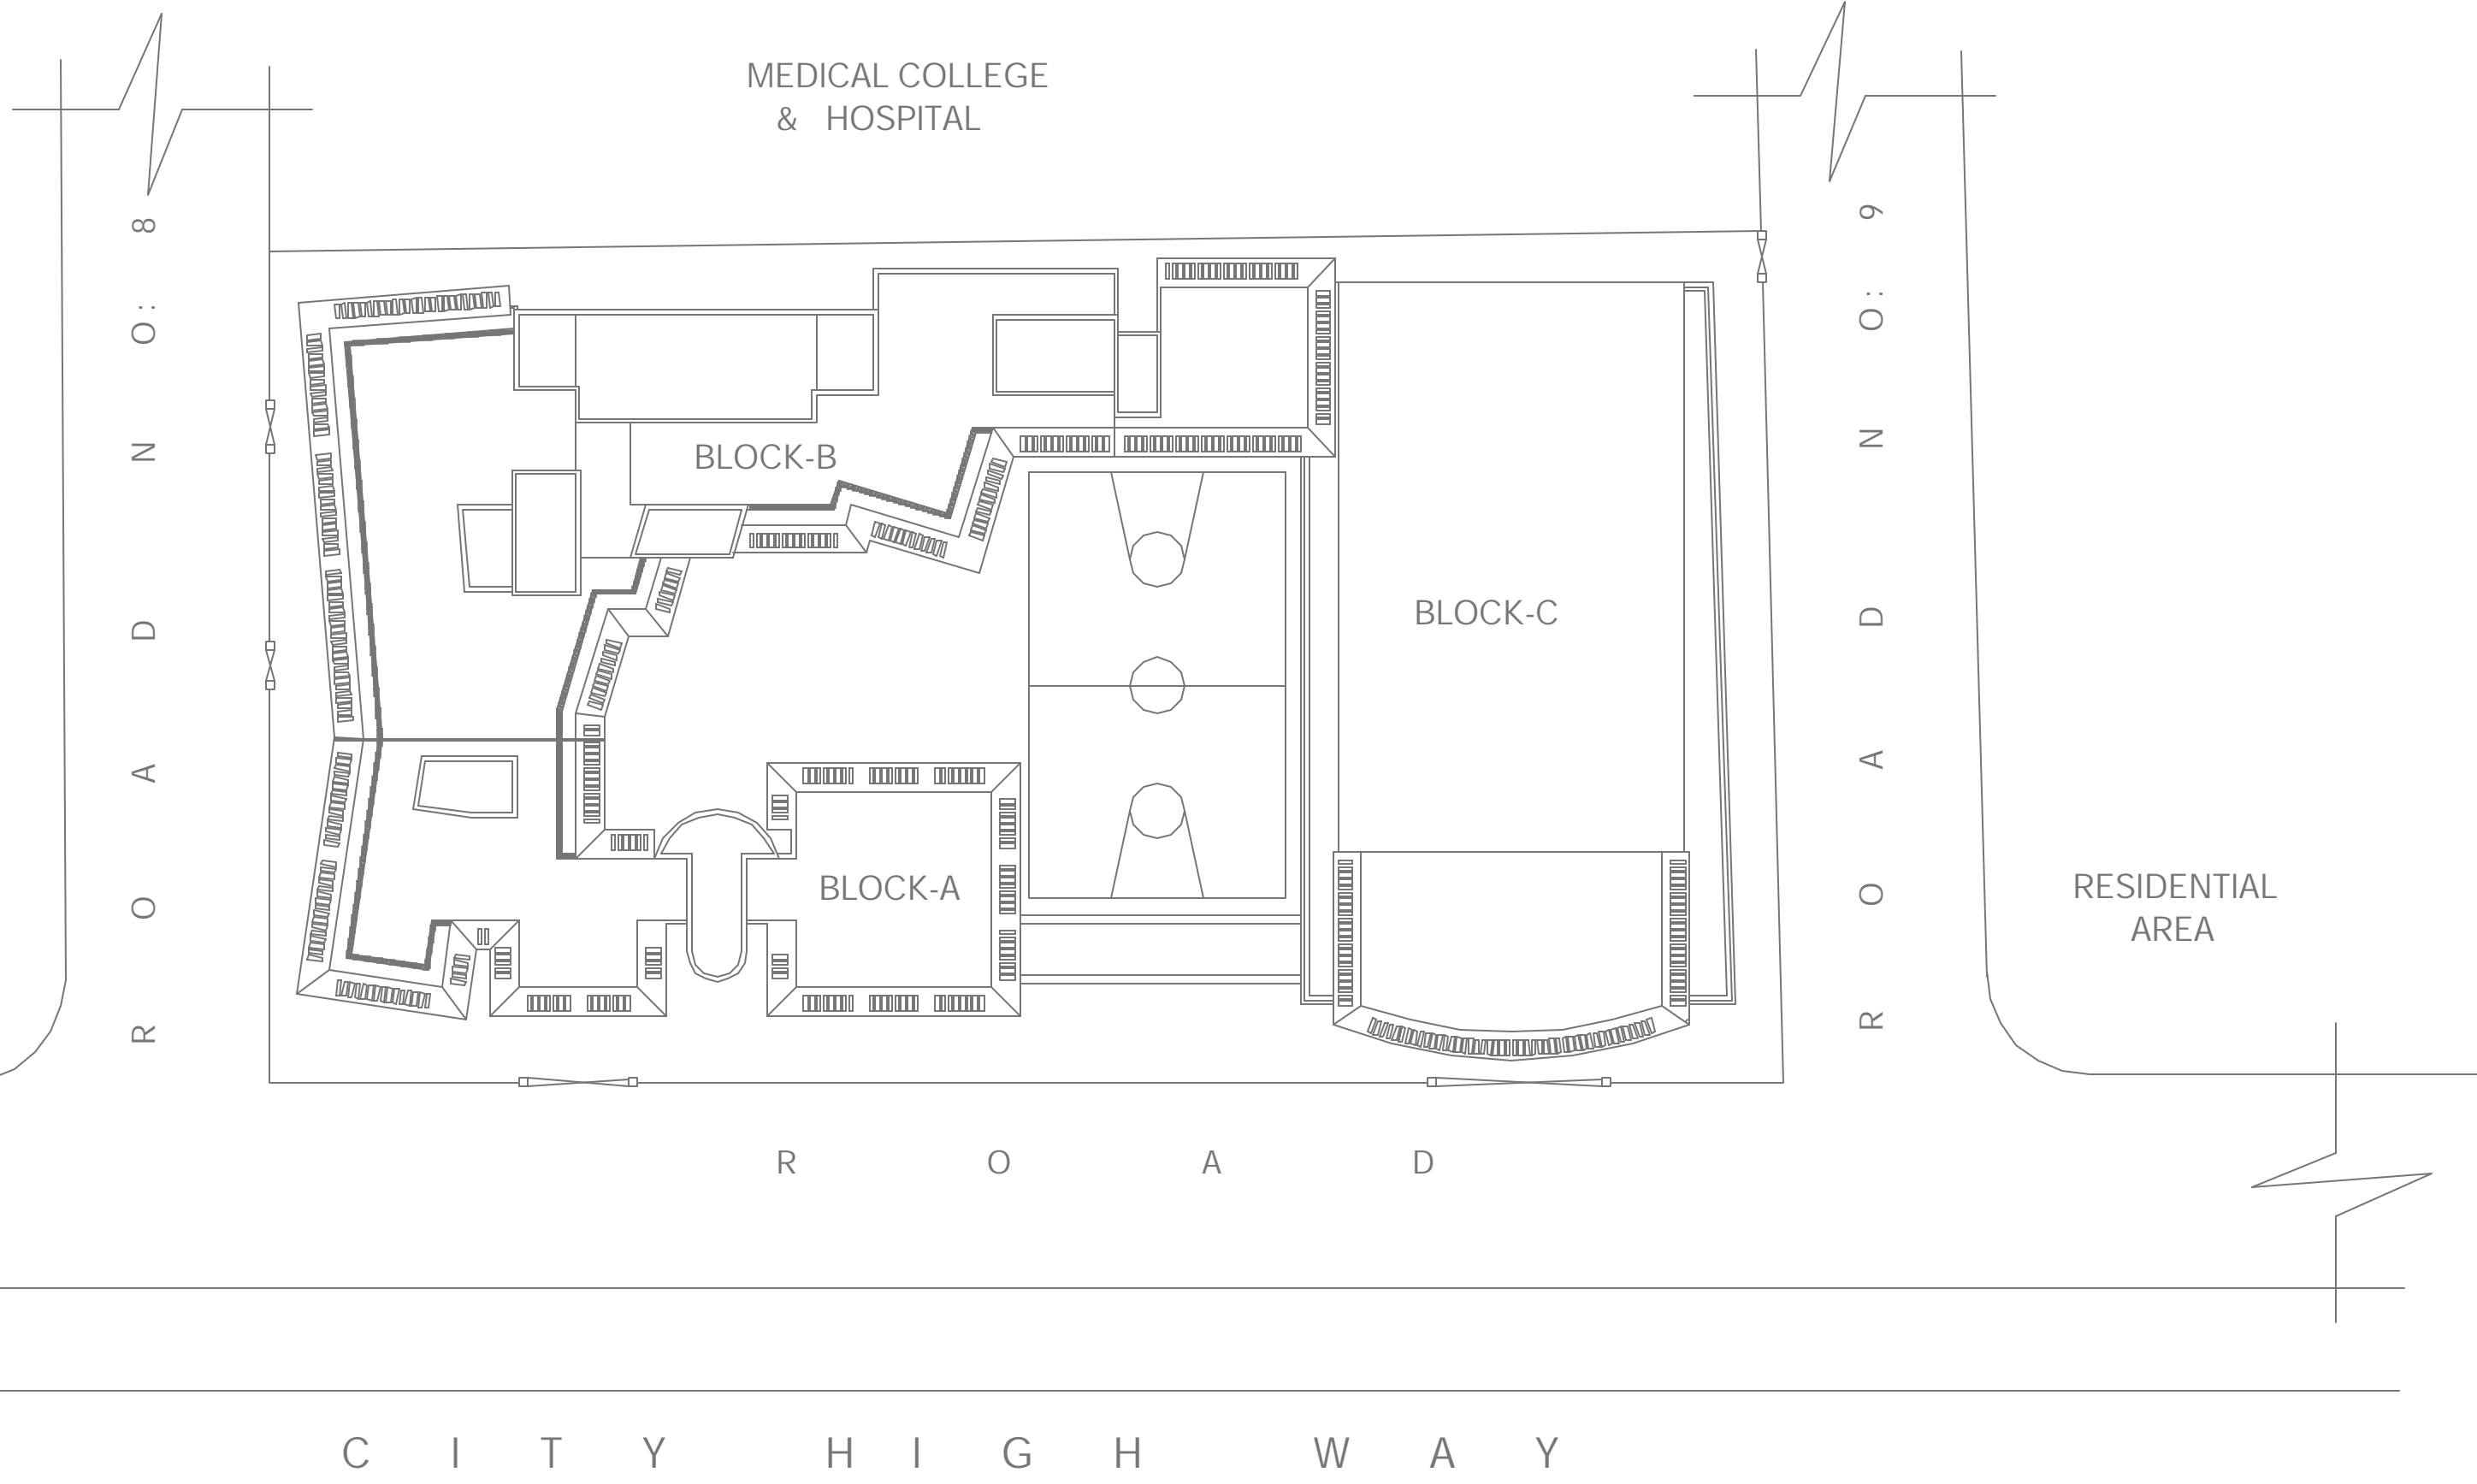

PROJECT:
SCHOLASTICA SCHOOL, DHAKA

LEGEND

- BLOCK-"A" :ADMINISTRATION
LIBRARY & LABS
TEACHERS ROOMS
- BLOCK-"B" :CLASS ROOMS
- BLOCK-"C" :MULTIPURPOSE HALL
CAFETERIA, MUSIC ROOM
DANCE ROOM & ART ROOM

SITE PLAN

TYPICAL FOLLR PLAN

PROJECT:
SCHOLASTICA SCHOOL, DHAKA

SECTION :A-A'

PROJECT:
SCHOLASTICA SCHOOL, DHAKA

NORTH EAST ELEVATION